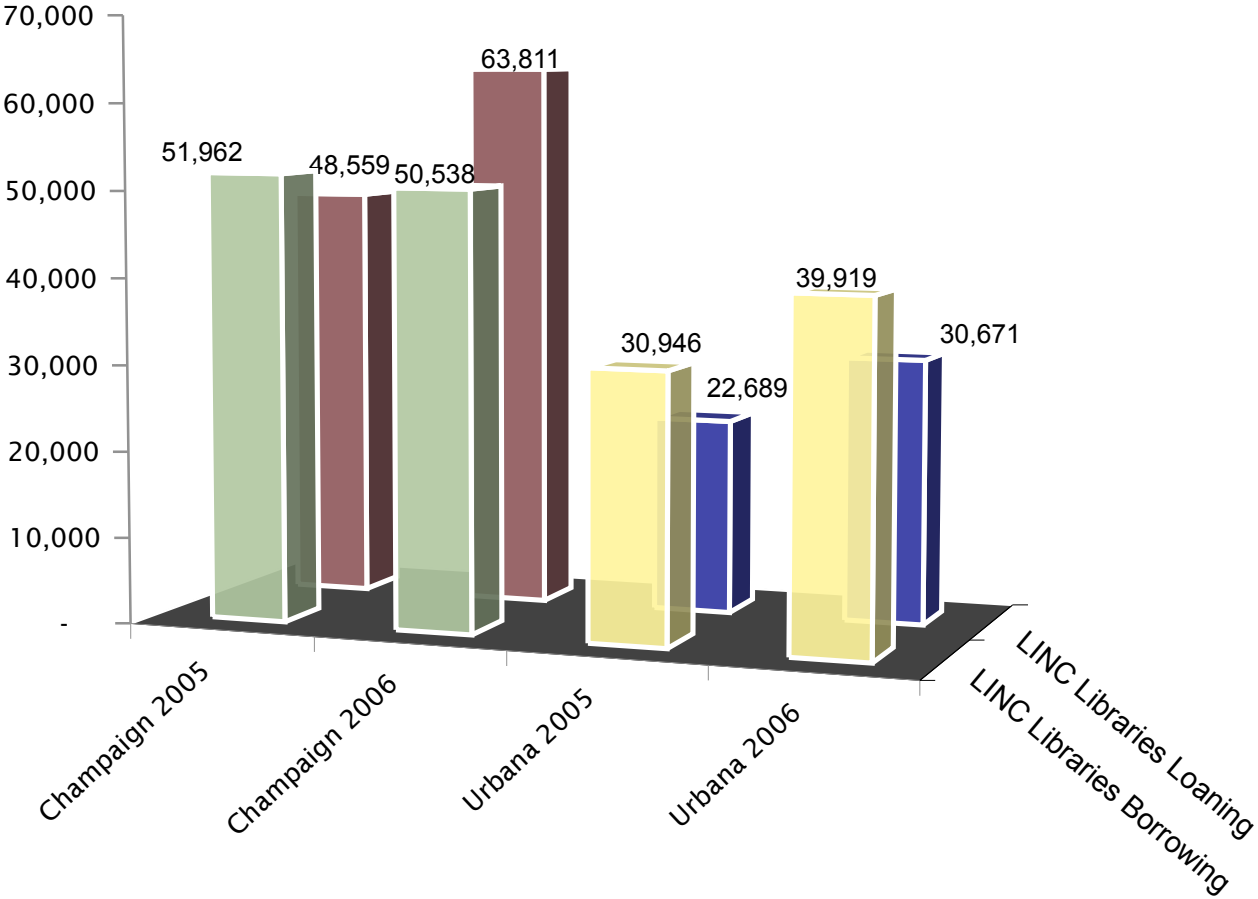

Lending and Borrowing Activities by LINC Libraries to Champaign and Urbana

	Champaign 2005	Champaign 2006	Urbana 2005	Urbana 2006
LINC Libraries Borrowing	51,962	50,538	30,946	39,919
LINC Libraries Loaning	48,559	63,811	22,689	30,671